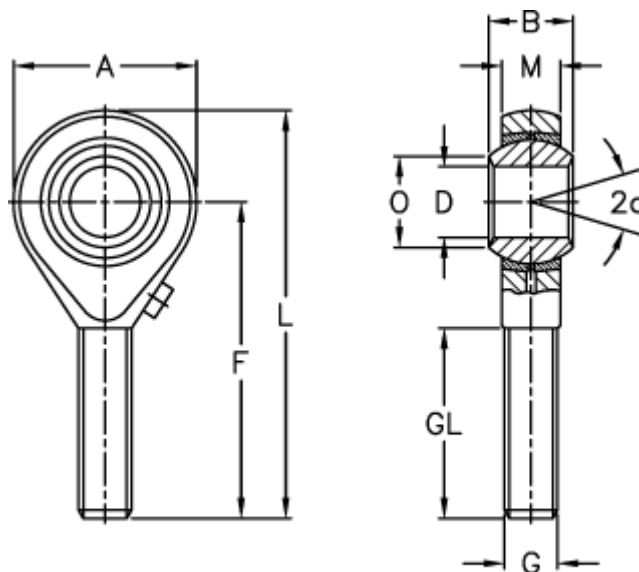

Article number: 54300910

Description: LDK Rod end POS 10

Measures

A	= 26	L	= 61
a (degrees)	= 13	M	= 10.50
B	= 14	O	= 12.90
D	= 10	Static load C0 (kN)	= 17.2
Dynamic load C (kN)	= 7.5	Weight (g)	= 54
F	= 48		
g	= M10		
GL	= 29		